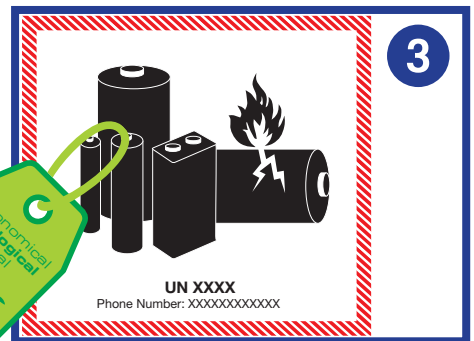

Logistics labels

Our speciality is labels for the most diverse requirements in shipping and logistics. Of course, we also produce individual, tailor-made solutions for our customers.

Green labels = especially friendly to the ENVIRONMENT

PRODUCT EXAMPLES

- 1 Classic labels in large print runs
- 2 Logistics labels, numbered
- 3 Various dangerous goods labels with or without coding
- 4 Cut-and-stack labels (as per customer requirements)