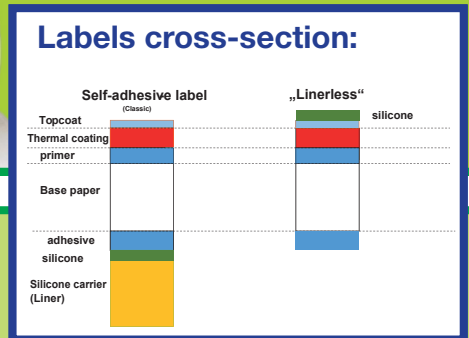

Logistics labels

Our speciality is labels for the most diverse requirements in shipping and logistics. Of course, we also produce individual, tailor-made solutions for our customers.

Green labels = especially friendly to the ENVIRONMENT

PRODUCT EXAMPLES

- 1 Classic labels in large print runs
- 2 Logistics labels, numbered
- 3 Various dangerous goods labels with or without coding
- 4 Cut-and-stack labels (as per customer requirements)

Linerless labels

LinerLess is a label without substrates and thus particularly compatible with the environment. In line with our spirit of sustainability.

Ecological. Economical. Ideal.

PRODUCT ADVANTAGES

- **Ecological:** no substrate waste; material savings, as there is no spacing between labels; lower transport weight and CO2 emissions
- **Economical:** no disposal fees for substrate waste; more labels per roll; fewer roll changes; transport cost savings
- **Technical:** less roll changes in production; no liner web breaks; variable length of labels